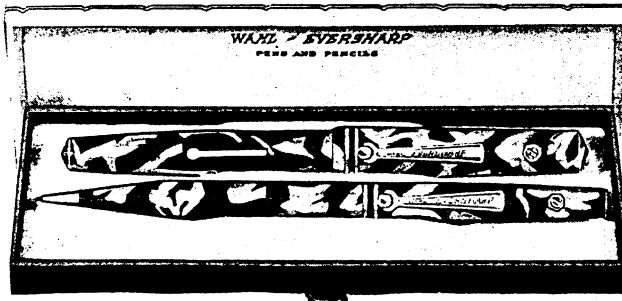

WAHL FOUNTAIN PEN
Beautiful Jade green. No. 2 14k Point. Gold filled band and clip.
No. K8827 Each...$4.20

EVERSHARP PENCIL
Beautiful Jade green. gold filled bands and clip. Propel and repel action.
No. K8844 Each...$2.80